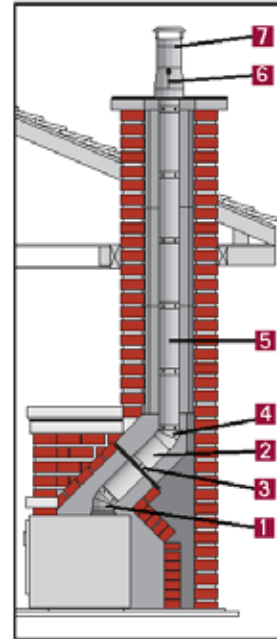

– E.&O.E. – All Prices F.O.B. Our Warehouse – Subject to Change Without Notice – All Taxes Extra –

INSTALLATION

STRAIGHT INSTALLATION

- 1 – Masonry Adaptor (LMA)
- 2 – Tee Cap (TCS)
- 3 – Split Base Tee (LT)
- 4 – Length (L)
- 5 – Flashing (LST)
- 6 – Deluxe Rain Cap (LCC)
- 7 – Minimum Clearance 18"

OFFSET INSTALLATION

- 1 – Elbow (LE45/LE90)
- 2 – Adjustable Length (L7A)
- 3 – Interior Support (LSB)
- 4 – Elbow (LE45/LE90)
- 5 – Length (LL)
- 6 – Support Assembly (LSA)
- 7 – Regular Rain Cap (LCS)