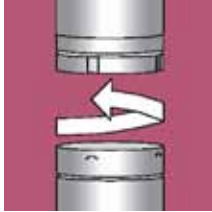

SECURITY CHIMNEYS TUBINOX STAINLESS STEEL RIGID LINERS

www.securitychimneys.com

SECURITY CHIMNEYS TUBINOX RIGID LINERS

THE ADVANTAGES OF TUBINOX:

TWIST-LOCK SYSTEM

The TUBINOX can be installed simply and easily thanks to its unique twist-lock system. Just slip the components together and twist 1/8th of a turn.