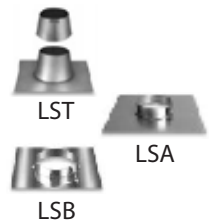

SUPPORTS

STOCK #	MODEL	DESCRIPTION	PRICE
C610000	6LST	6" Top Support	P.O.A.
C610000	6LSTSS	6" Top Support – Stainless	P.O.A.
C610000	6LSA	6" Support Assembly	P.O.A.
C610000	6LSB	6" Interior Support	P.O.A.