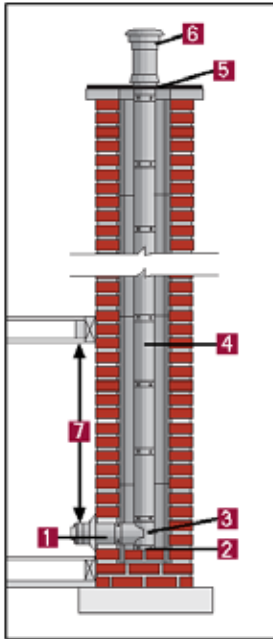

– E.&O.E. – All Prices F.O.B. Our Warehouse – Subject to Change Without Notice – All Taxes Extra –

INSTALLATION

STRAIGHT INSTALLATION

- 1 – Masonry Adaptor (LMA)
- 2 – Tee Cap (TCS)
- 3 – Split Base Tee (LT)
- 4 – Length (L)
- 5 – Flashing (LST)
- 6 – Deluxe Rain Cap (LCC)
- 7 – Minimum Clearance 18"