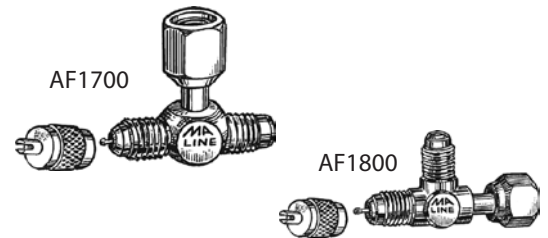

SWIVEL FLARE CONNECTION

STOCK #	MODEL	DESCRIPTION	QTY/PKG	PRICE
C836021	MA-AF1700	1/4" Fe SAE Swivel Nut on Branch	3	P.O.A.
836800	MA-AF1800	1/4" Fe SAE Swivel Nut on Run	3	\$25.00

COPPER TUBE EXTENSIONS WITH 1/4" FITTING