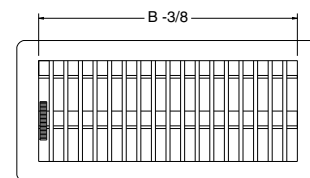

Face View

Side View