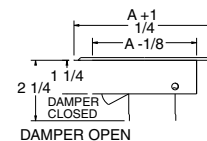

IMPERIAL DESIGNER SERIES FLOOR REGISTERS

www.imperialgroup.ca

FLOOR REGISTERS — DESIGNER SERIES — STYLE

LOUVERED DESIGN

- All-steel construction
- Widespread air diffusion
- Easy-to-operate damper control
- Rolled fin for strength and safety
- Plated registers have a durable decorative finish

STOCK #	MODEL	SIZE (")	FINISH	CTN/QTY	PRICE
C702000	RG2142	3 × 10	Black Pebble	10	P.O.A.
C702000	RG2143	4 × 10	Black Pebble	10	P.O.A.
C702000	RG0140	2-1/4 × 10	Antique Brass	10	P.O.A.
C702000	RG0159	2-1/4 × 12	Antique Brass	10	P.O.A.
C702000	RG0181	2-1/4 × 14	Antique Brass	10	P.O.A.
C702000	RG0201	3 × 10	Antique Brass	10	P.O.A.
C702000	RG0225	4 × 10	Antique Brass	10	P.O.A.
C702000	RG0249	4 × 12	Antique Brass	10	P.O.A.
C702000	RG0269	4 × 14	Antique Brass	10	P.O.A.
C702000	RG0146	2-1/4 × 10	Polished Brass	10	P.O.A.
C702000	RG0166	2-1/4 × 12	Polished Brass	10	P.O.A.
C702000	RG0208	3 × 10	Polished Brass	10	P.O.A.
C702000	RG0232	4 × 10	Polished Brass	10	P.O.A.
C702000	RG0255	4 × 12	Polished Brass	10	P.O.A.
C702000	RG0274	4 × 14	Polished Brass	10	P.O.A.

Side View

VICTORIAN DESIGN

- Classic Victorian design
- Crafted for beauty and durability
- Designed to compliment the most popular floor finishes
- Easy-to-operate damper control
- Plated registers have a durable decorative finish

STOCK #	MODEL	SIZE (")	FINISH	CTN/QTY	PRICE
C702000	RG1804	2-1/4 × 12	White	6	P.O.A.
C702000	RG1805	3 × 10	White	6	P.O.A.
C702000	RG1806	4 × 10	White	6	P.O.A.
C702000	RG1807	4 × 12	White	6	P.O.A.
C702000	RG1812	2-1/4 × 12	Polished Brass	6	P.O.A.
C702000	RG1813	3 × 10	Polished Brass	6	P.O.A.
C702000	RG1814	4 × 10	Polished Brass	6	P.O.A.
C702000	RG1815	4 × 12	Polished Brass	6	P.O.A.
C702000	RG2057	2-1/4 × 12	Pewter	10	P.O.A.
702162	RG2061	3 × 10	Pewter	10	$35.00
702163	RG2065	4 × 10	Pewter	10	36.00
C702000	RG2069	4 × 12	Pewter	10	P.O.A.