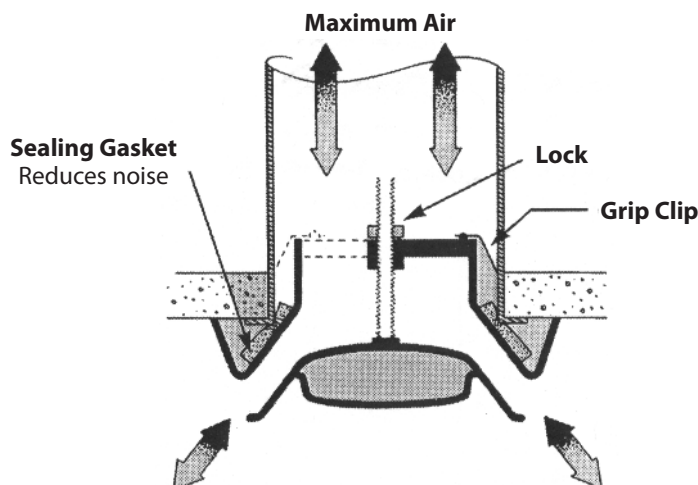

Ceiling and
Sidewall Diffuser

EB4X90

Installation with
WG401 and EB4X90

ACCESSORIES

Colour: Black (11)

STOCK #	MODEL	DESCRIPTION	SIZE	CTN/QTY	PRICE/EA
683092	EB4X90	Squeeze Elbow for use with WG401 only	4" diameter	25	\$8.95

WGX SERIES — TRUE-FLOW VENT

Features:

- Maximum airflow
- Extended collar option
- Dual Flow: Air supply or exhaust
- 4 Wing adjustment screw: Fine tunes airflow
- Snap-In Trim Ring
- "True Size" Inner cavity
- 5 sizes available