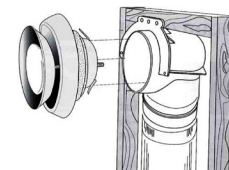

CEILING AND SIDEWALL DIFFUSERS — SUPPLY/EXHAUST — PLASTIC — WHITE WG SERIES — ADJUST-A-VENT

Features:

- Dual flow: Air supply or exhaust
- Strong stainless steel grip clip, provides a snug fit
- Extra thick foam gasket, allows for tight seal on uneven surfaces
- Supplied lock and nut fine tunes air flow settings
- Extra large collar maximizes airflow
- WG401 vent is compatible with "squeeze elbow" accessory: EB4X90

Ceiling and
Sidewall Diffuser

EB4X90

Installation with
WG401 and EB4X90

ACCESSORIES

Colour: Black (11)

STOCK #	MODEL	DESCRIPTION	SIZE	CTN/QTY	PRICE/EA
683092	EB4X90	Squeeze Elbow for use with WG401 only	4" diameter	25	\$8.95