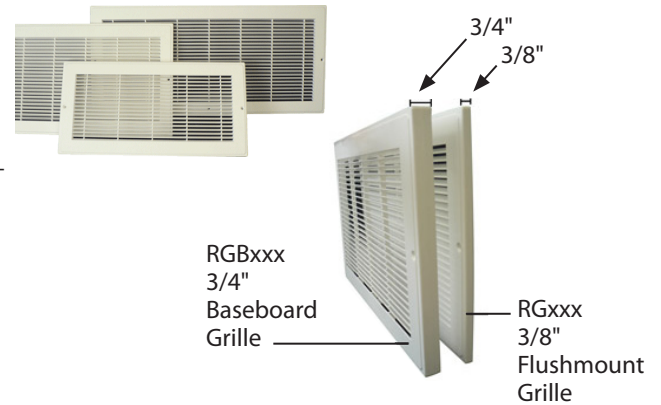

PRIMEX RESIDENTIAL REGISTERS, GRILLES, AND DIFFUSERS

www.primex.ca

RETURN AIR GRILLES — PLASTIC — WHITE

Features:

- High strength polymer resin
- Additional center screw hole on grilles 18" and larger
- 13 available sizes in 6" or 6 available sizes in 8" heights
- 2 available models: Flushmount – 3/8" depth and Baseboard – 3/4" depth

Benefits:

- Will not rust or dent
- Easy to clean

Colour: Snow White (01)

SIDEWALL GRILLES — FLUSH MOUNT — 3/8" DEPTH

STOCK #	MODEL	SIZE (")	CTN/QTY	PRICE/EA
701821	RG606	6 × 6	40	$8.40
701809	RG906	9 × 6	40	8.40
701812	RG126	12 × 6	40	8.40
701814	RG146	14 × 6	40	8.55
701818	RG186	18 × 6	20	10.35
701820	RG206	20 × 6	20	11.00
701824	RG246	24 × 6	20	12.35
701830	RG306	30 × 6	20	13.65
701810	RG128	12 × 8	36	11.70
701811	RG148	14 × 8	36	12.45
701813	RG188	18 × 8	18	14.35
701815	RG208	20 × 8	18	15.40
701816	RG248	24 × 8	18	16.10
701817	RG308	30 × 8	18	17.55

3/8"

RG Series used in flushmount applications

BASEBOARD GRILLES — 3/4" DEPTH

STOCK #	MODEL	SIZE (")	CTN/QTY	PRICE/EA
701841	RGB126	12 × 6	20	$9.25
701837	RGB146	14 × 6	20	9.50
701819	RGB186	18 × 6	10	11.60
701838	RGB246	24 × 6	10	13.05
701839	RGB306	30 × 6	10	14.55
701823	RGB128	12 × 8	20	12.75
701825	RGB148	14 × 8	20	13.00
701826	RGB188	18 × 8	10	14.60
701827	RGB208	20 × 8	10	15.60
701828	RGB248	24 × 8	10	16.50
701829	RGB308	30 × 8	10	18.70

3/4"

RGB Series suitable for use with traditional baseboard moldings

– E.&O.E. – May not be in stock at all branches, if so please allow 10 days for delivery. –
– All Prices F.O.B. Our Warehouse – Subject to Change Without Notice – All Taxes Extra –