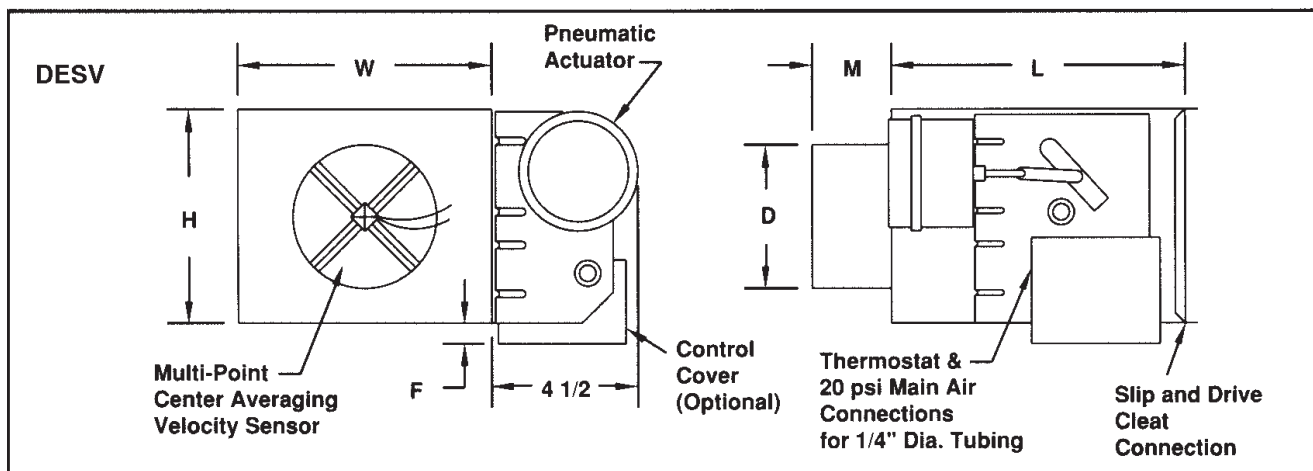

CT700L

SINGLE DUCT TERMINALS

DIGITAL ELECTRONIC

STOCK #	MODEL	SIZE (")	MAX /CFM	PRICE/EA
721506	DESV	6	500	\$180.00
721508	DESV	8	900	240.00
721510	DESV	10	1400	240.00
721512	DESV	12	2000	240.00

NOTE: Controllers are extra — P.O.A.