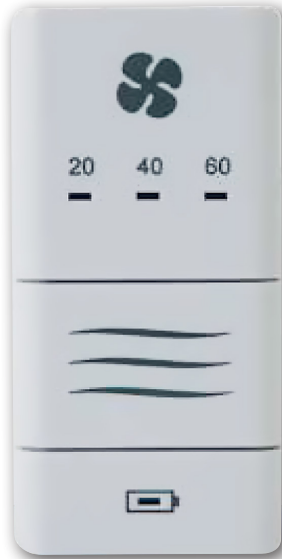

Your Latest Way to Save Time and Money

Introducing the next generation of HRV/ERV timers and controls from Lifebreath.

► **LIFEBREATH'S LATEST INNOVATION!**

Wireless 20/40/60 Minute Timer – 99-DET02

Item #805118

- Initiates high speed ventilation 20, 40, or 60 minutes
- Wireless timers have an estimated range of 40 Ft.
- Compatible with Repeater (99-RX02) for extended range of an estimated 40 Ft.
- Saves on installation time and cost
- Includes battery
- Can be surface or E-box mounted

LIFEBREATH
WWW.LIFEBREATH.COM

Digital Wall Control – 99-DXPL02

Item #803171

- 5 fan speed settings
- Standby setting
- Electronic dehumidistat
- 20/40/60 HIGH speed override button
- Compatible with Wireless Timer (99-DET02)
- Easy to read backlit LCD screen
- Five selectable modes of operation:
 - Continuous Ventilation
 - 20 Min. Ventilation / 40 min. Recirculation
 - 20 Min. Ventilation / 40 min. off
 - 10 Min. Ventilation / 50 min. off
 - Continuous Recirculation
- Service indicator
- Connect to 3 wire 20 gauge low voltage wire
- Horizontal orientation – does not require 2 x 4 Ebox for installation