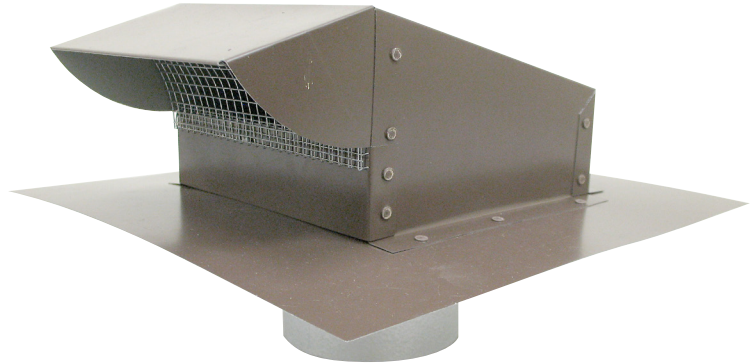

## Metal Roof Vent With Stem

Made of 100% metal, this low-profile roof vent features a backdraft damper as well as a screened exhaust opening to protect against debris. (Screen is removable for flexibility of application).

The low profile design of this roof vent makes it unobtrusive relative to roof line and its metal construction is both non-combustible and corrosion resistant.

Available in two configurations – 4" or 6" stem – as well as two pre-painted metal finishes – dark brown or black.

This roof vent conforms to jurisdictional codes relative to exhaust hood and bath fan exhaust requirements.

Stock #	Description	DIMENSIONS (")			
		A	B	C	D
130049	4" Roof Vent with Stem – Dark Brown	4	6-1/2	12	4-1/4
130044	4" Roof Vent with Stem – Black	4	6-1/2	12	4-1/4
130069	6" Roof Vent with Stem – Dark Brown	6	8	14	5-1/4
130064	6" Roof Vent with Stem – Black	6	8	14	5-1/4