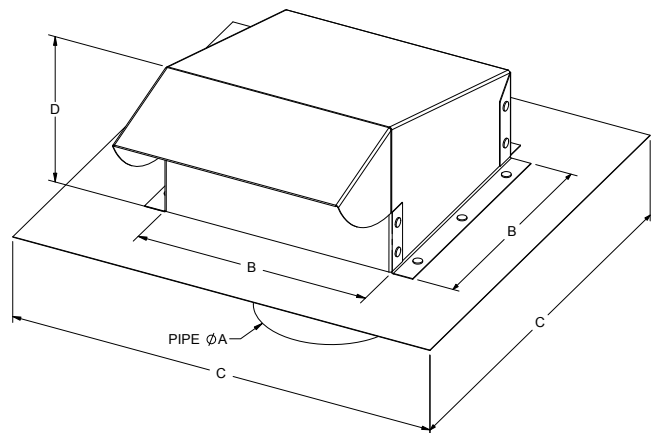

INTRODUCING

Metal Roof Vent With Stem

Made of 100% metal, this low-profile roof vent features a backdraft damper as well as a screened exhaust opening to protect against debris. (Screen is removable for flexibility of application).

The low profile design of this roof vent makes it unobtrusive relative to roof line and its metal construction is both non-combustible and corrosion resistant.

Available in two configurations – 4" or 6" stem – as well as two pre-painted metal finishes – dark brown or black.

This roof vent conforms to jurisdictional codes relative to exhaust hood and bath fan exhaust requirements.

Stock #	Description	DIMENSIONS (")			
		A	B	C	D
130049	4" Roof Vent with Stem – Dark Brown	4	6-1/2	12	4-1/4
130044	4" Roof Vent with Stem – Black	4	6-1/2	12	4-1/4
130069	6" Roof Vent with Stem – Dark Brown	6	8	14	5-1/4
130064	6" Roof Vent with Stem – Black	6	8	14	5-1/4

Contact your local ECCO Supply Sales Representative for more information.

12 BRANCHES TO SERVE YOU:

ALBERTA

Calgary: 403-259-4344/1-800-340-3226
Edmonton: 780-479-1946/1-800-330-3226
Edmonton South: 780-408-5496/1-866-643-3226
Medicine Hat: 403-527-3226/1-877-844-3226

BRITISH COLUMBIA

Burnaby: 604-420-4323/1-800-663-7684
Fraser Valley (Langley): 604-530-9755/1-800-881-3226
Kelowna: 250-860-6451/1-800-399-3226
Victoria: 250-361-3395/1-866-361-3226

MANITOBA

Winnipeg: 204-633-9300/1-800-665-7459

ONTARIO

Thunder Bay: 807-346-4464/1-877-530-3223

SASKATCHEWAN

Regina: 306-721-8228/1-800-667-4343
Saskatoon: 306-242-5525/1-800-667-3707